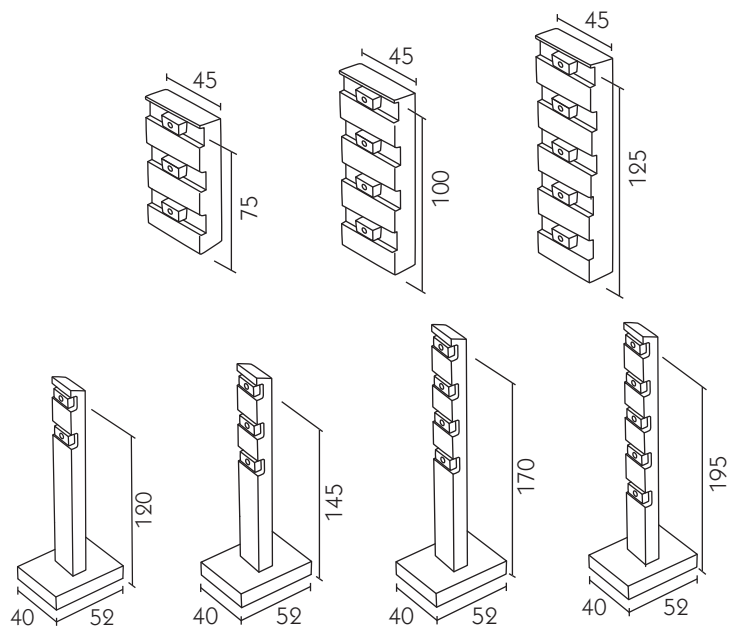

Supporti - Brackets - Träger Supports - Soportes